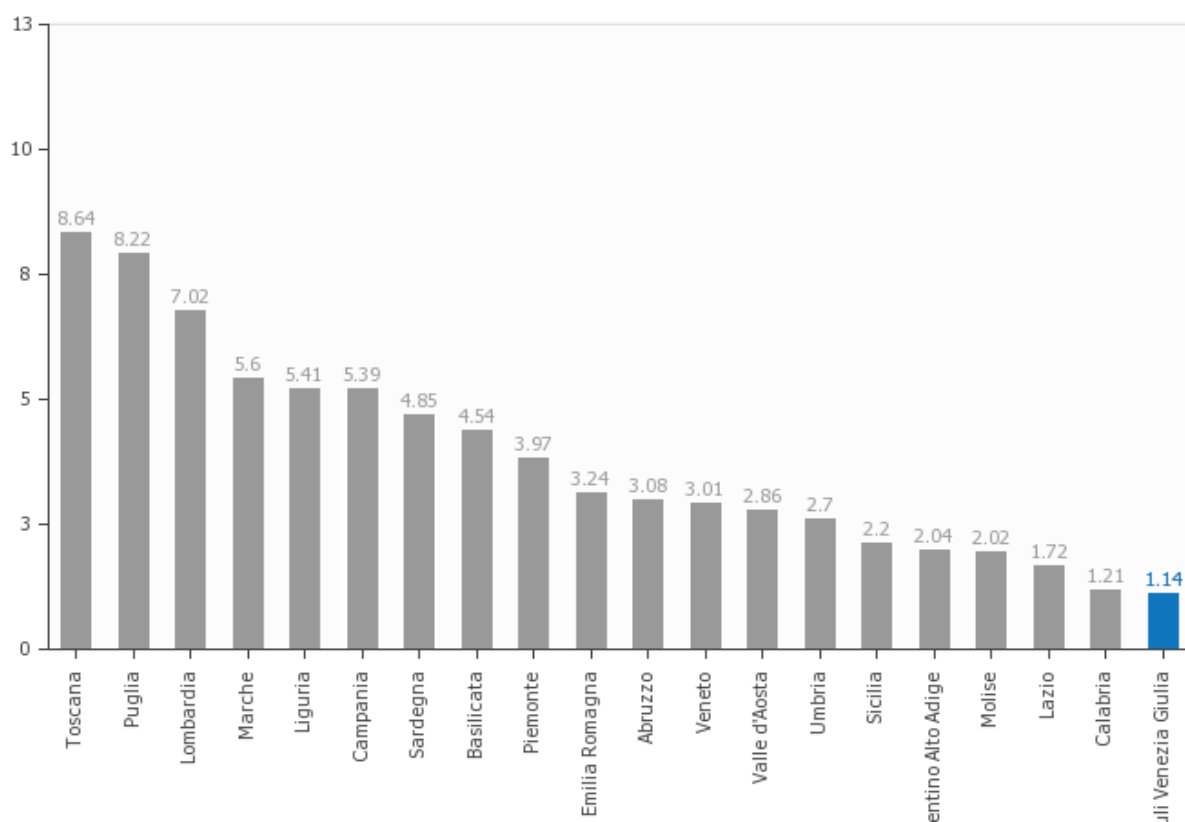

3. RISORSE UMANE

Final Rating **11.60**

Normal score **33.50**

Transparency level **34.62**