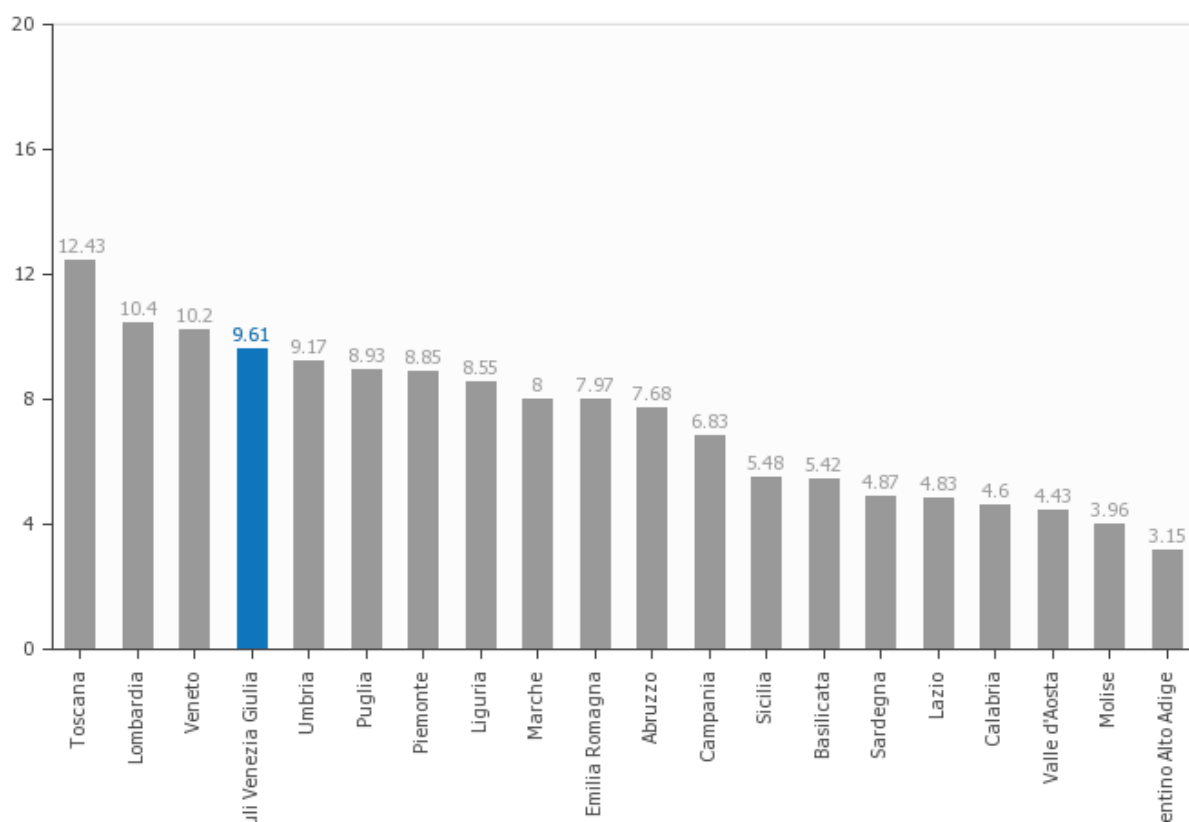

Transparency level **100.00**

2. GOVERNANCE

Final Rating **48.05**

Normal score **60.70**

Transparency level **79.17**

3. RISORSE UMANE

Final Rating **11.60**

Normal score **33.50**