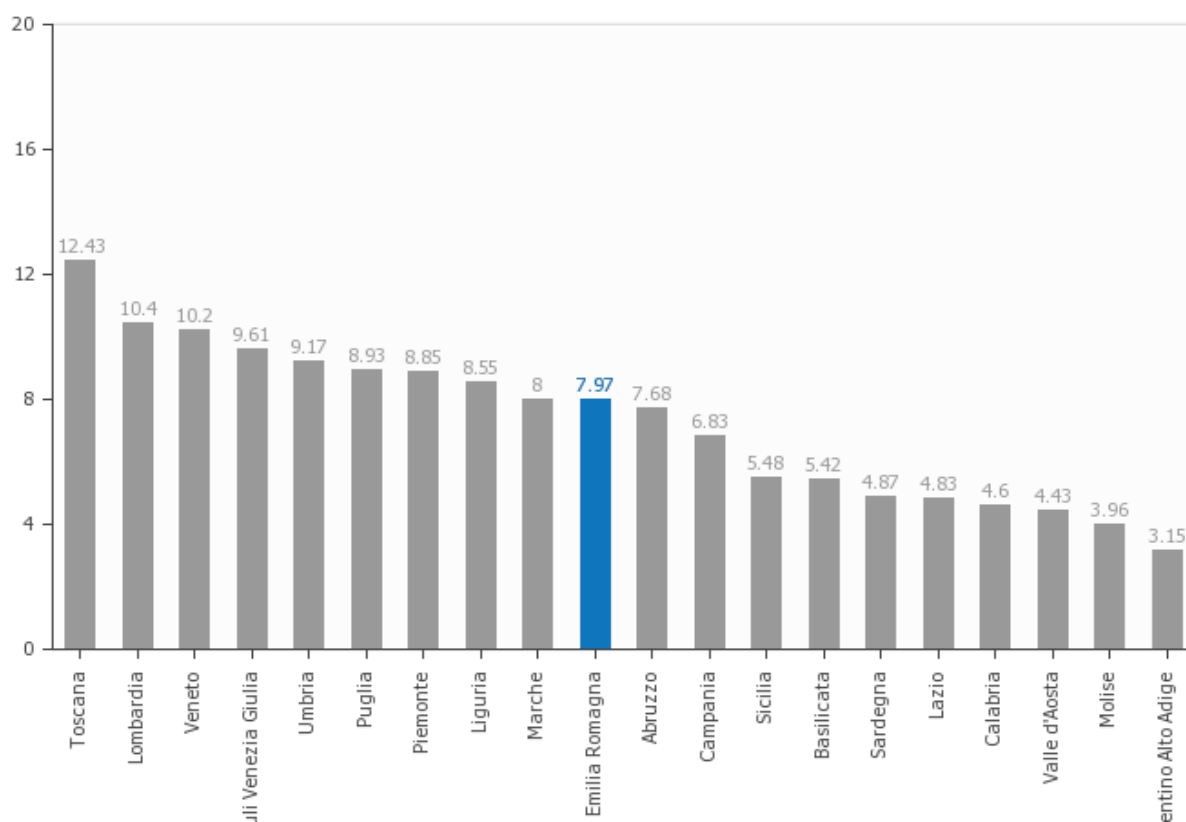

1. PROFILO ECONOMICO E FINANZIARIO

Final Rating **80.80**

Normal score **80.80**

Transparency level **100.00**

2. GOVERNANCE

Final Rating **40.47**

Normal score **60.70**

Transparency level **66.67**