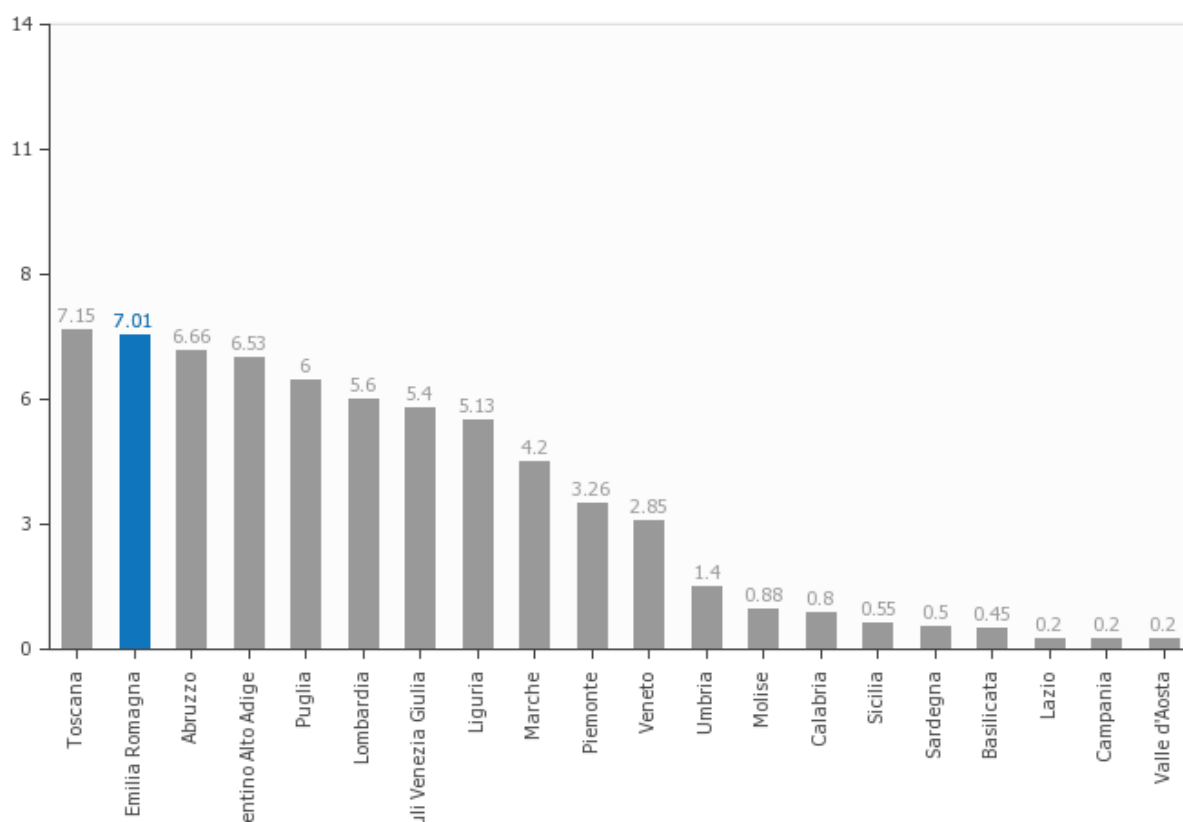

5. RAPPORTO CON FORNITORI

Final Rating **55.00**

Normal score **70.00**

Transparency level **78.57**