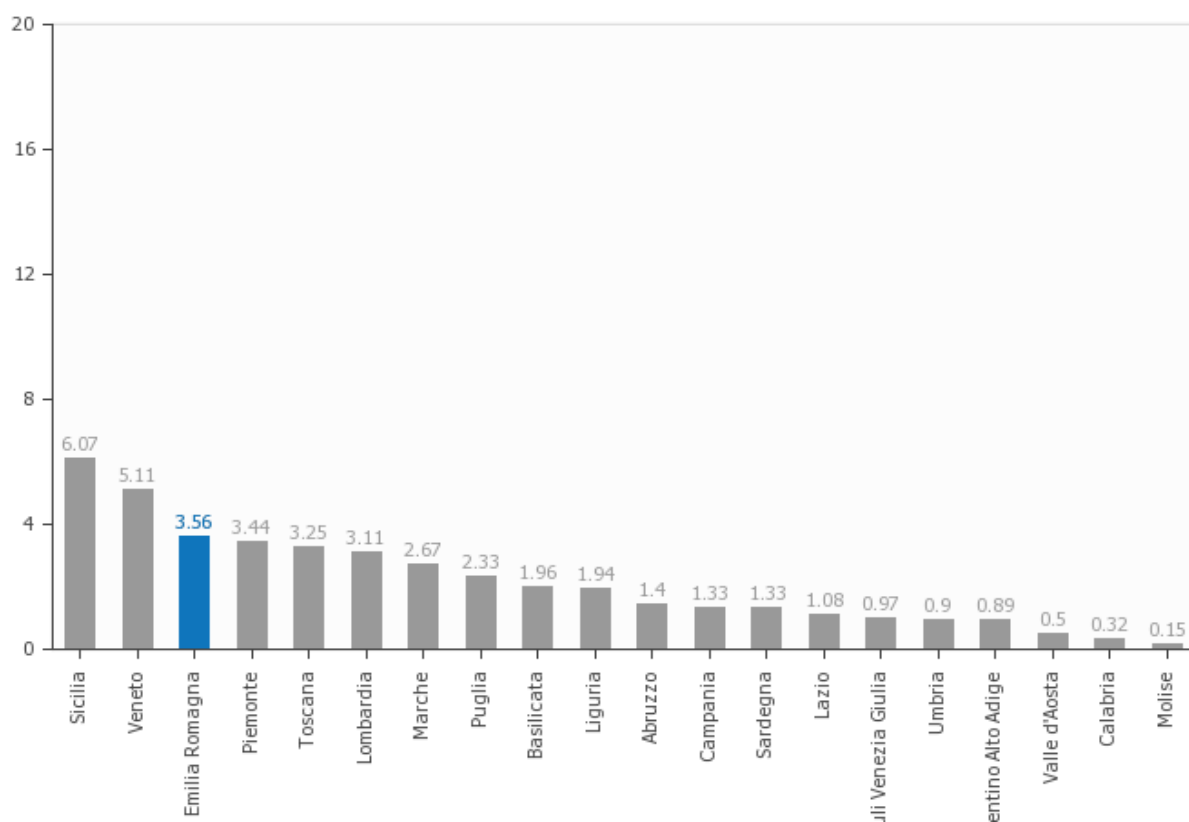

3. RISORSE UMANE

Final Rating **24.92**

Normal score **40.50**

Transparency level **61.54**

4. RAPPORTO CON UTENTI

Final Rating **18.00**

Normal score **40.50**

Transparency level **44.44**