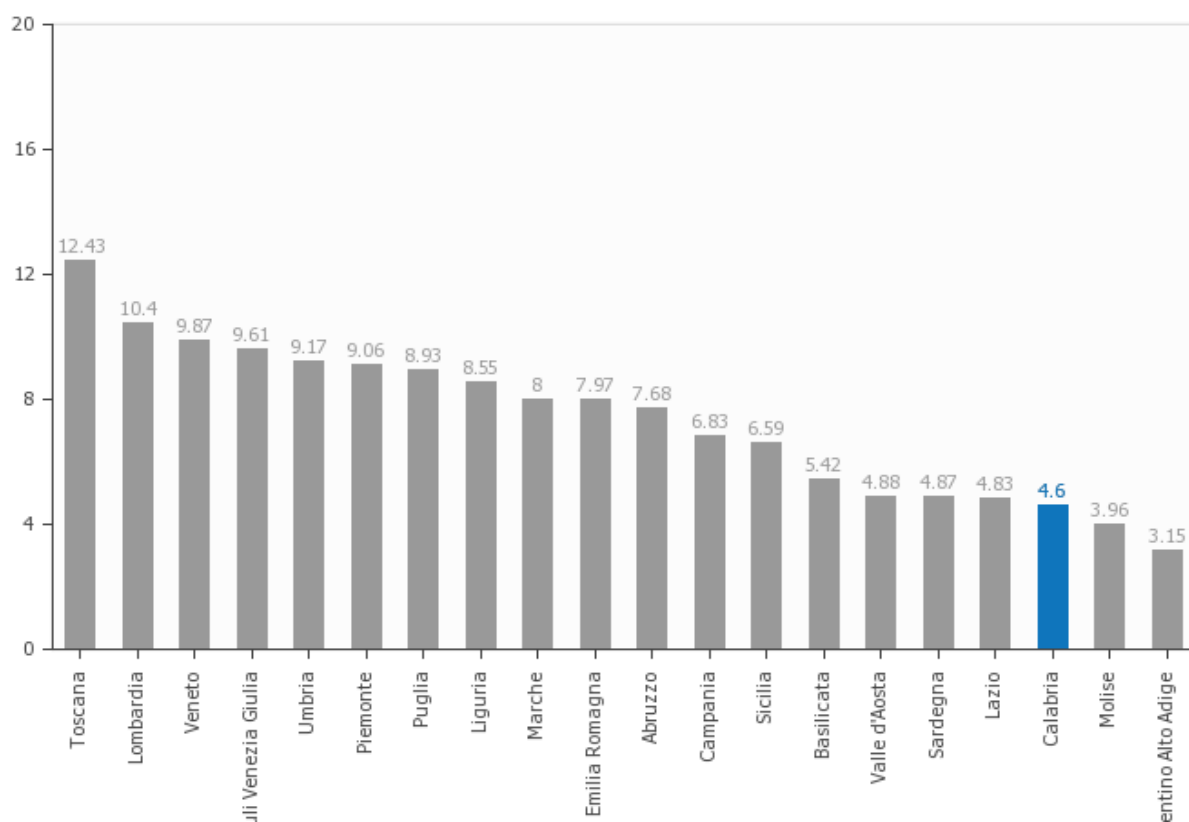

1. PROFILO ECONOMICO E FINANZIARIO

Final Rating 47.80

Normal score 47.80

Transparency level 100.00

2. GOVERNANCE

Final Rating **25.08**

Normal score **43.00**

Transparency level **58.33**