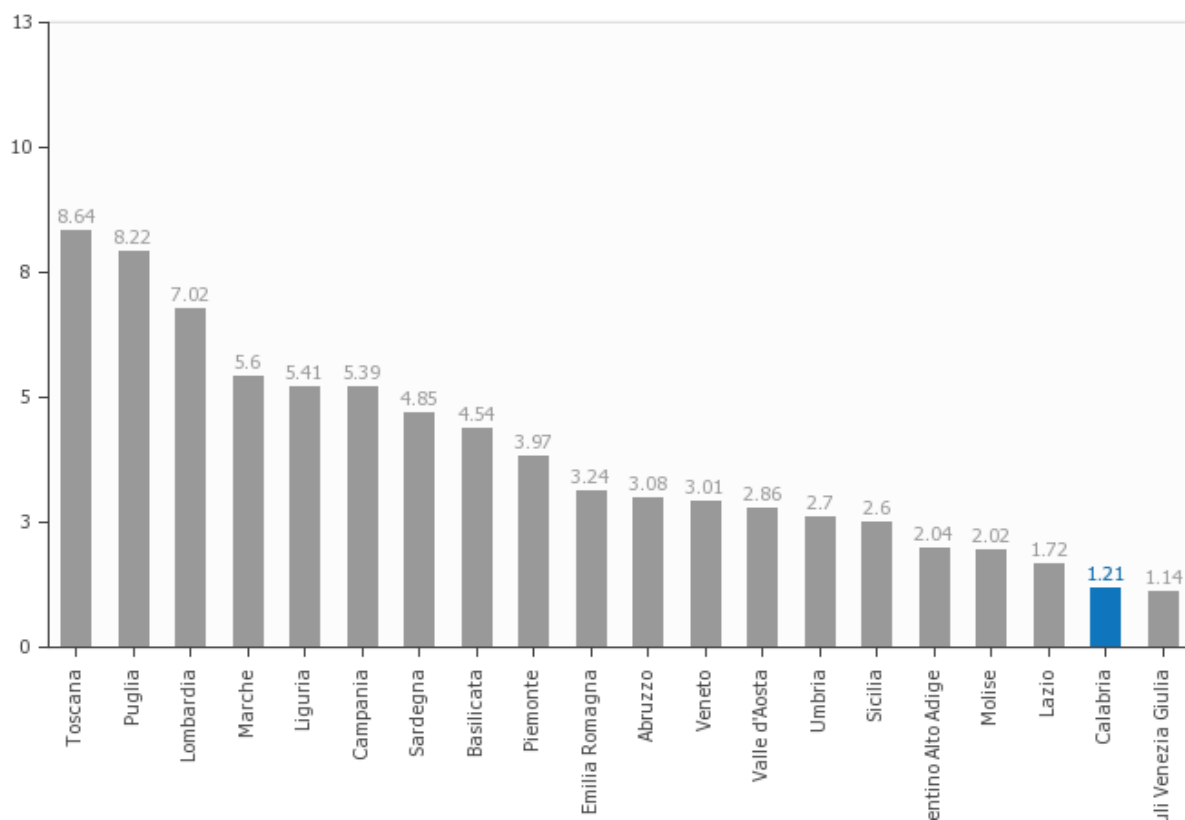

3. RISORSE UMANE

Final Rating **11.38**

Normal score **29.60**

Transparency level **38.46**