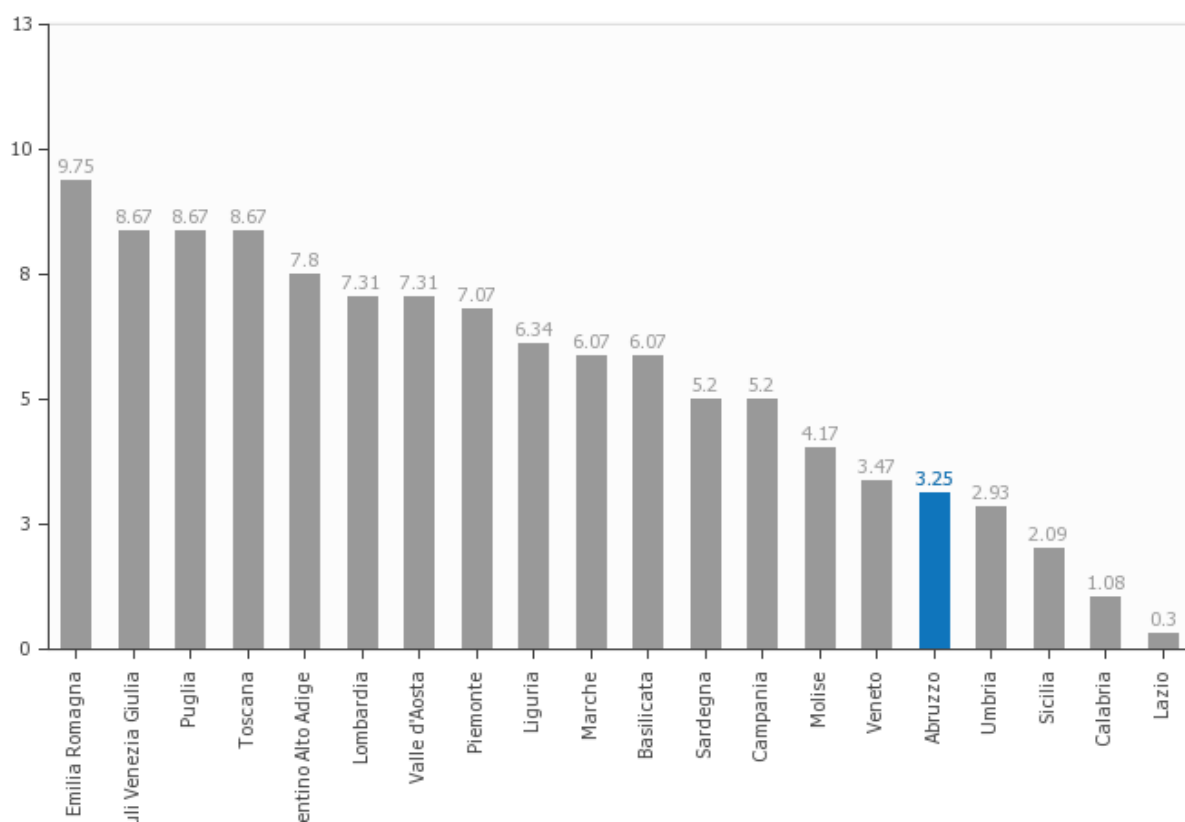

5. RAPPORTO CON FORNITORI

Final Rating **47.93**

Normal score **61.00**

Transparency level **78.57**

6. COMPORTAMENTO AMBIENTALE

Final Rating 25.50

Normal score 51.00

Transparency level 50.00